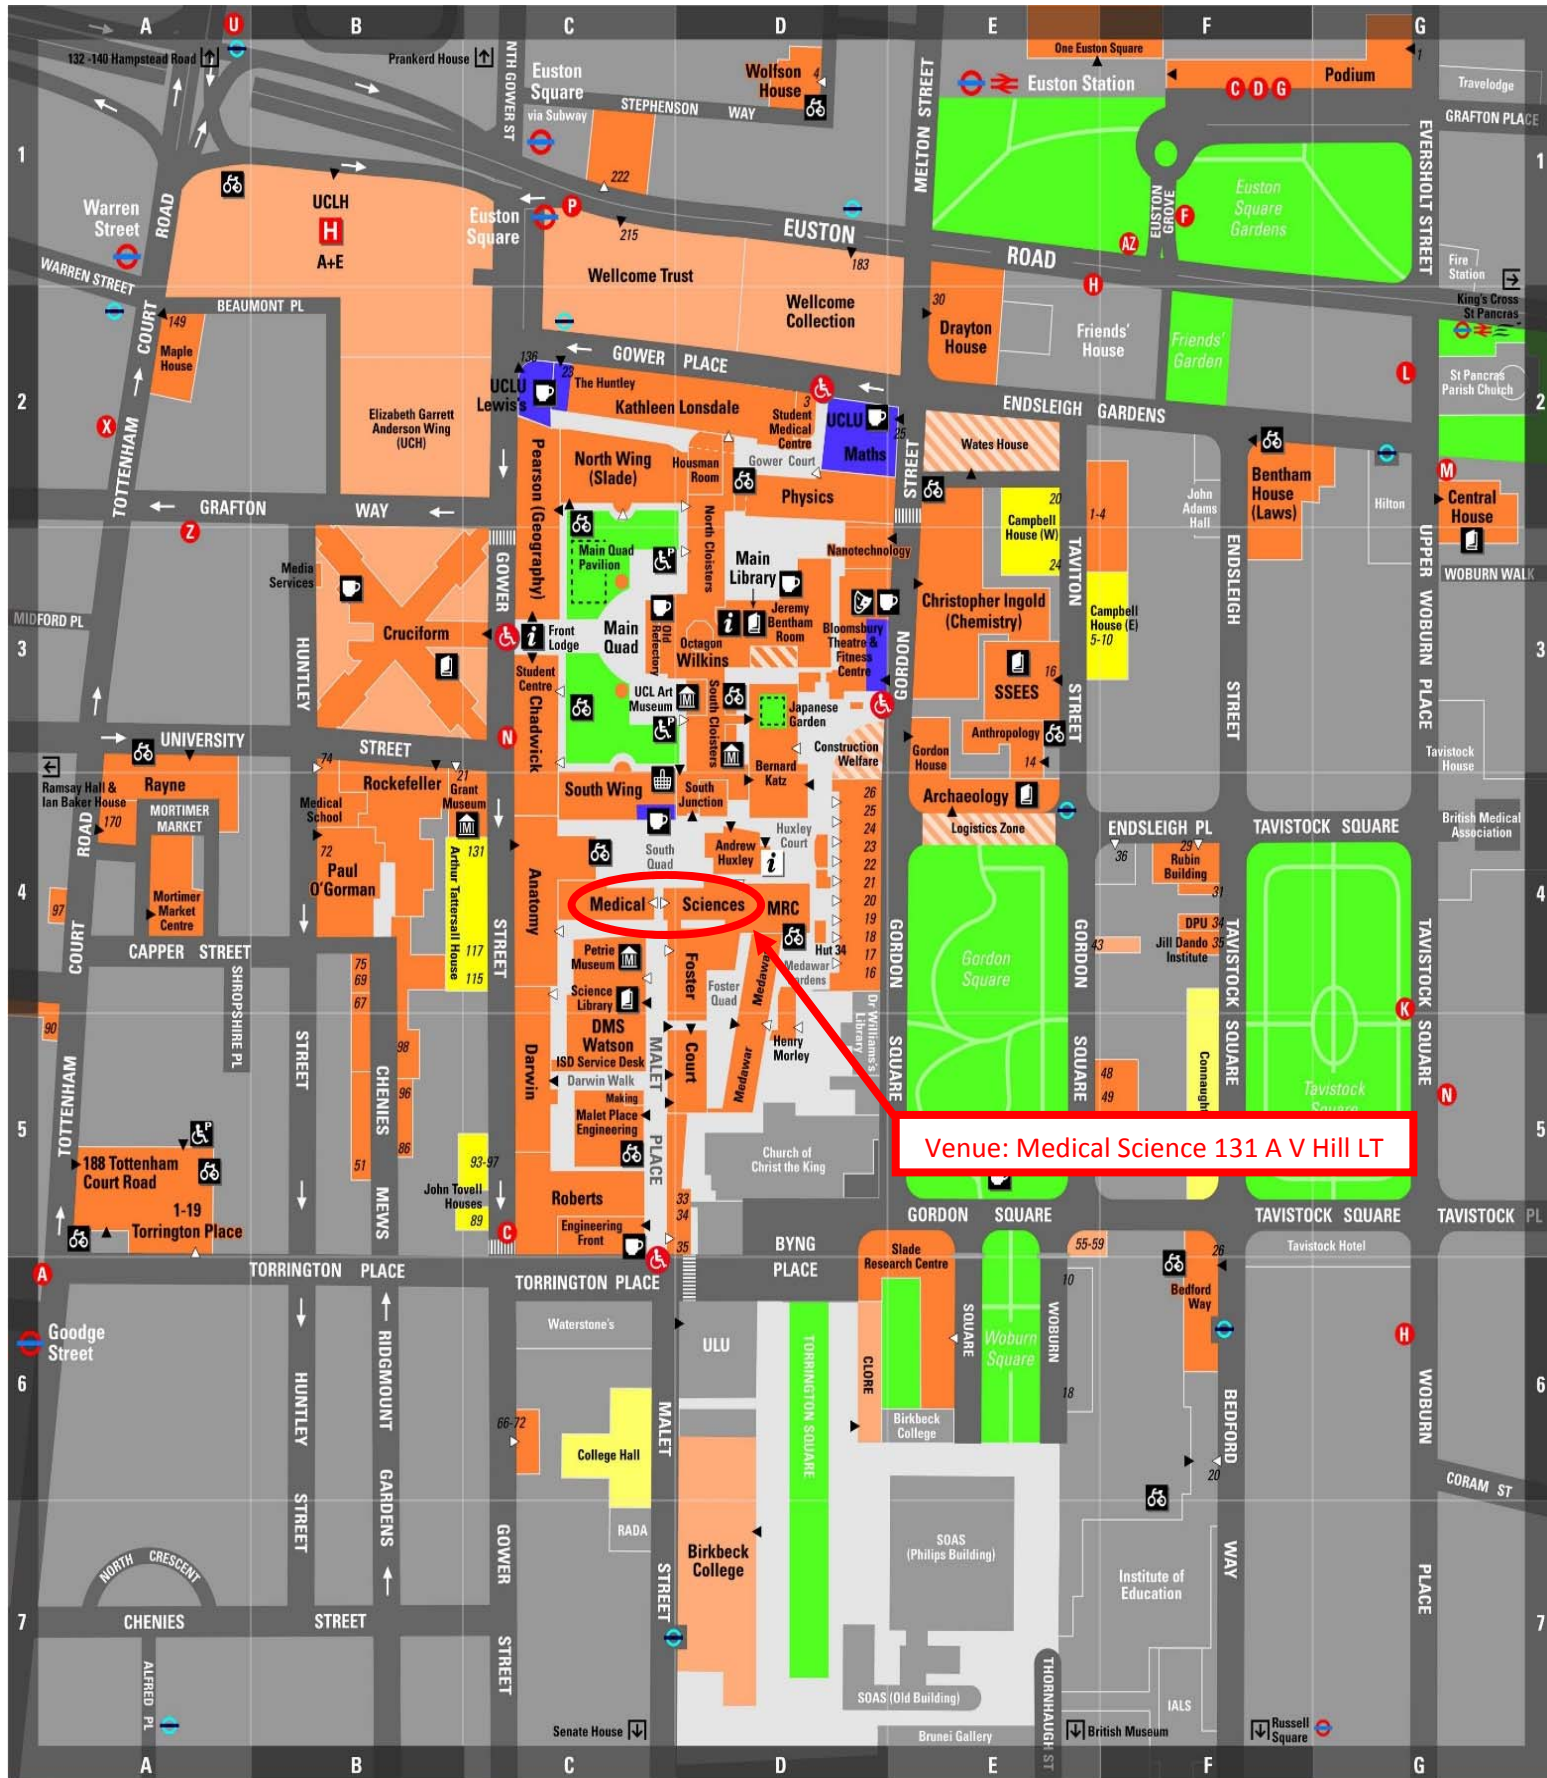

Venue: Medical Sciences 131 A V Hill LT

Host: Masa Tada

Sponsored by JSPS, London office

MAP Bloomsbury Campus, UCL

- | | | | | |
|-----------------------|---------------------|-----------------------|---|--------------------------|
| Main UCL Buildings | UCL Library Sites | Cafés | Underground Station
<small>©Transport for London</small> | Street number |
| Student Accommodation | UCL Shop | Cycle Parking | Railway Station | Main Accessible Entrance |
| UCL Union Buildings | Information Point | Museums & Collections | Cycle Hire Station
<small>©Transport for London</small> | Accessible Route |
| Pedestrian Area | Security and Access | Theatre | Bus stop | Pedestrian Access |
| | Hospital | Accessible Parking | One-Way Streets | Pedestrian Crossing |